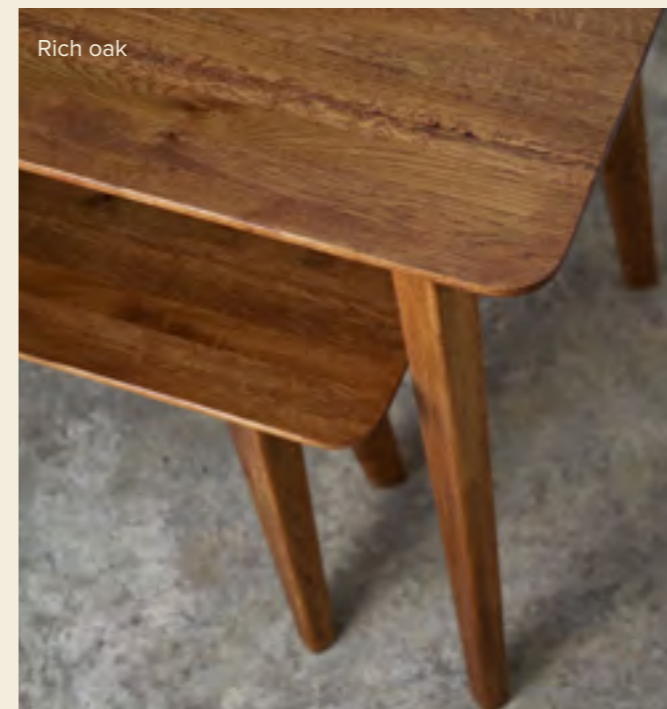

Highbeach - dining table & bench

Dining tables

Finish	Size	Price	RRP	Grade	Code
Full product					
Natural	140 x 70	£598	£748	A	78
Natural	170 x 80	£533	£889	C	133
*Rich oak	210 x 60	£768	£960	A	74

Benches

Natural	145 x 33	£354	£442	A	29

* Anything marked with an asterisk requires new legs and supports to be cut. These product have a two week delivery period. Everything else listed is a full product, ready for immediate delivery.

Our Highbeach range is a perfect example of responsible design. Constructed from PEFC certified and sustainably sourced oak, this durable table is a fantastic way of preserving the remarkable texture, feel and pattern of the material. Just like fingerprints, no two pieces will ever be the same.