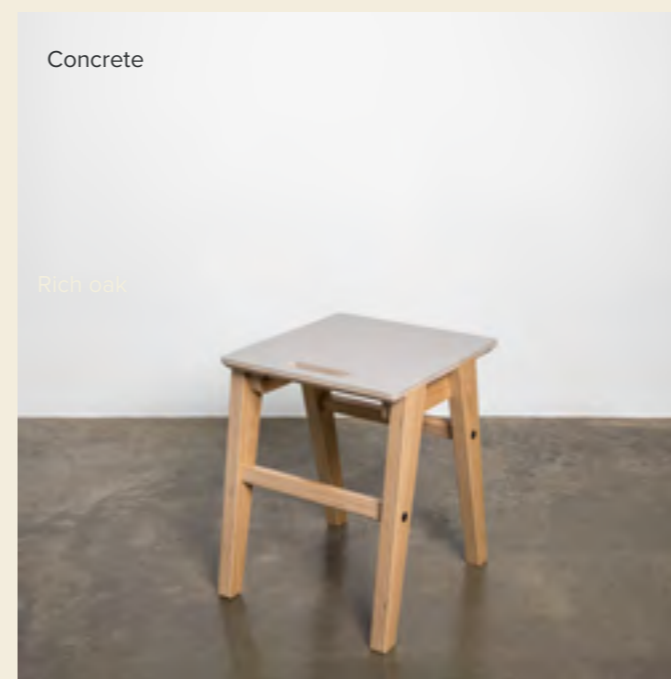

Our Highbeach range is a perfect example of responsible design. Constructed from PEFC certified and sustainably sourced oak, this durable table is a fantastic way of preserving the remarkable texture, feel and pattern of the material. Just like fingerprints, no two pieces will ever be the same.

# Birnam stools

Natural

Powder

Slate

Concrete

Mushroom

**Price**  
£132.00

**RRP**  
£165.00

The perfect side table or extra seat at the table, our Birnam Stool does the lot. Made from FSC certified birch plywood, with oak veneer on the underside and comes with two top choices; a classic oak veneer or soft, easy-clean Linoleum.