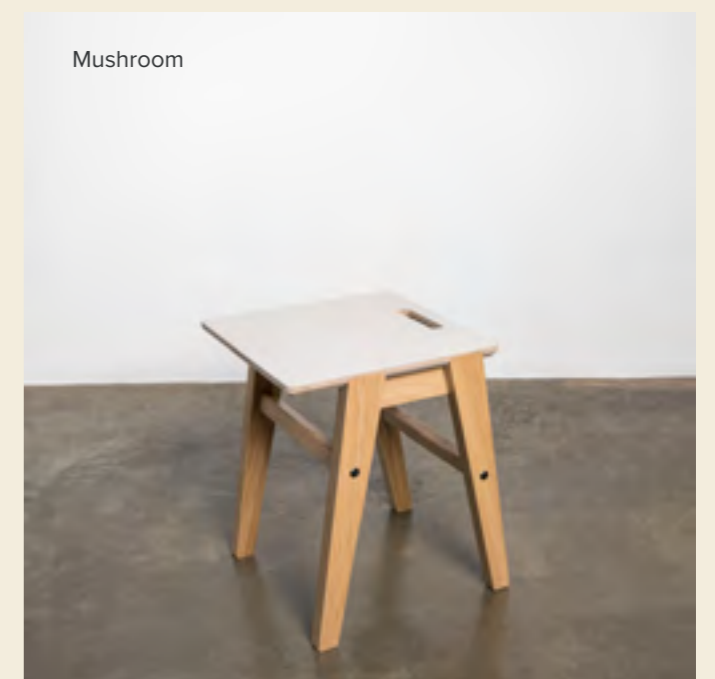

# Birnam stools

Natural

Powder

Slate

Concrete

Mushroom

**Price**  
£132.00

**RRP**  
£165.00

The perfect side table or extra seat at the table, our Birnam Stool does the lot. Made from FSC certified birch plywood, with oak veneer on the underside and comes with two top choices; a classic oak veneer or soft, easy-clean Linoleum.