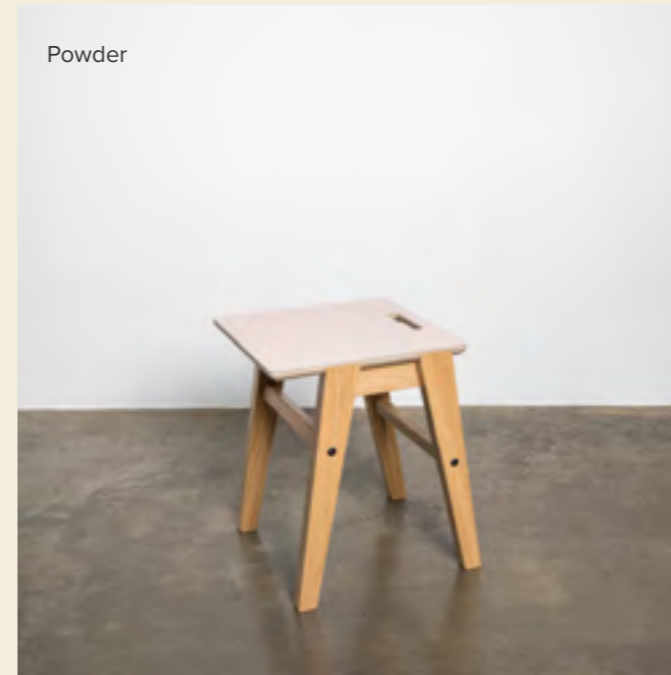

Slate

Concrete

Powder