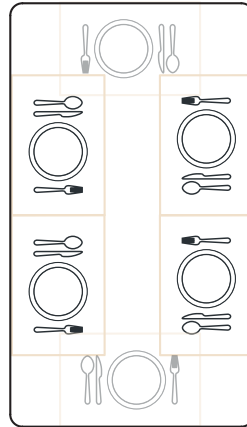

150x87cm

Comfy for 4, tight for 6