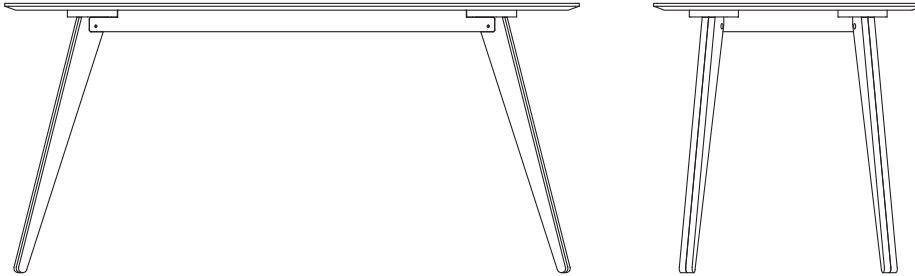

# Size Guide

## Brenin Dining

When it comes to furniture, the smallest measurement can transform a space. It's easy to find something you love, but getting your head around sizing is the hard part.

How many people can I sit around this table? Will this desk work for myself and my partner? Will it fit right in the kitchen?

Our research team and our product team have joined forces to create a size range that will help you maximise floor space without compromising on seating. Let's have a look at it.

---

### Symbols Key

 Comfortable Seating  
 Tight Seating

Place Setting  
56x32cm