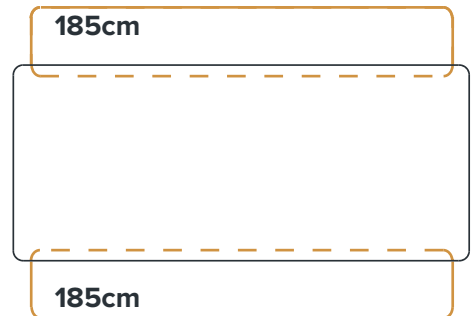

# Size Guide

### Non Recessed Bench

Each bench slides away by 5cm when not in use.

More seating space,  
less floor space

Our guide for each table choice follows this page...

**Chosen  
Table Size**

**Matching  
Recessed Bench**

**Matching  
Non Recessed Bench**

**115cm**

**150cm**

**180cm**

**200cm**

**230cm**