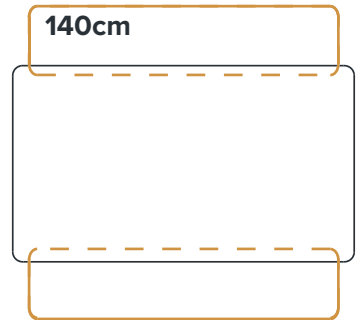

# Size Guide

### Non Recessed Bench

Each bench slides away by 5cm when not in use.

More seating space,  
less floor space

Our guide for each table choice follows this page...

**Chosen  
Table Size**

**Matching  
Recessed Bench**

**Matching  
Non Recessed Bench**

**115cm**

**150cm**

**180cm**

**200cm**

**230cm**